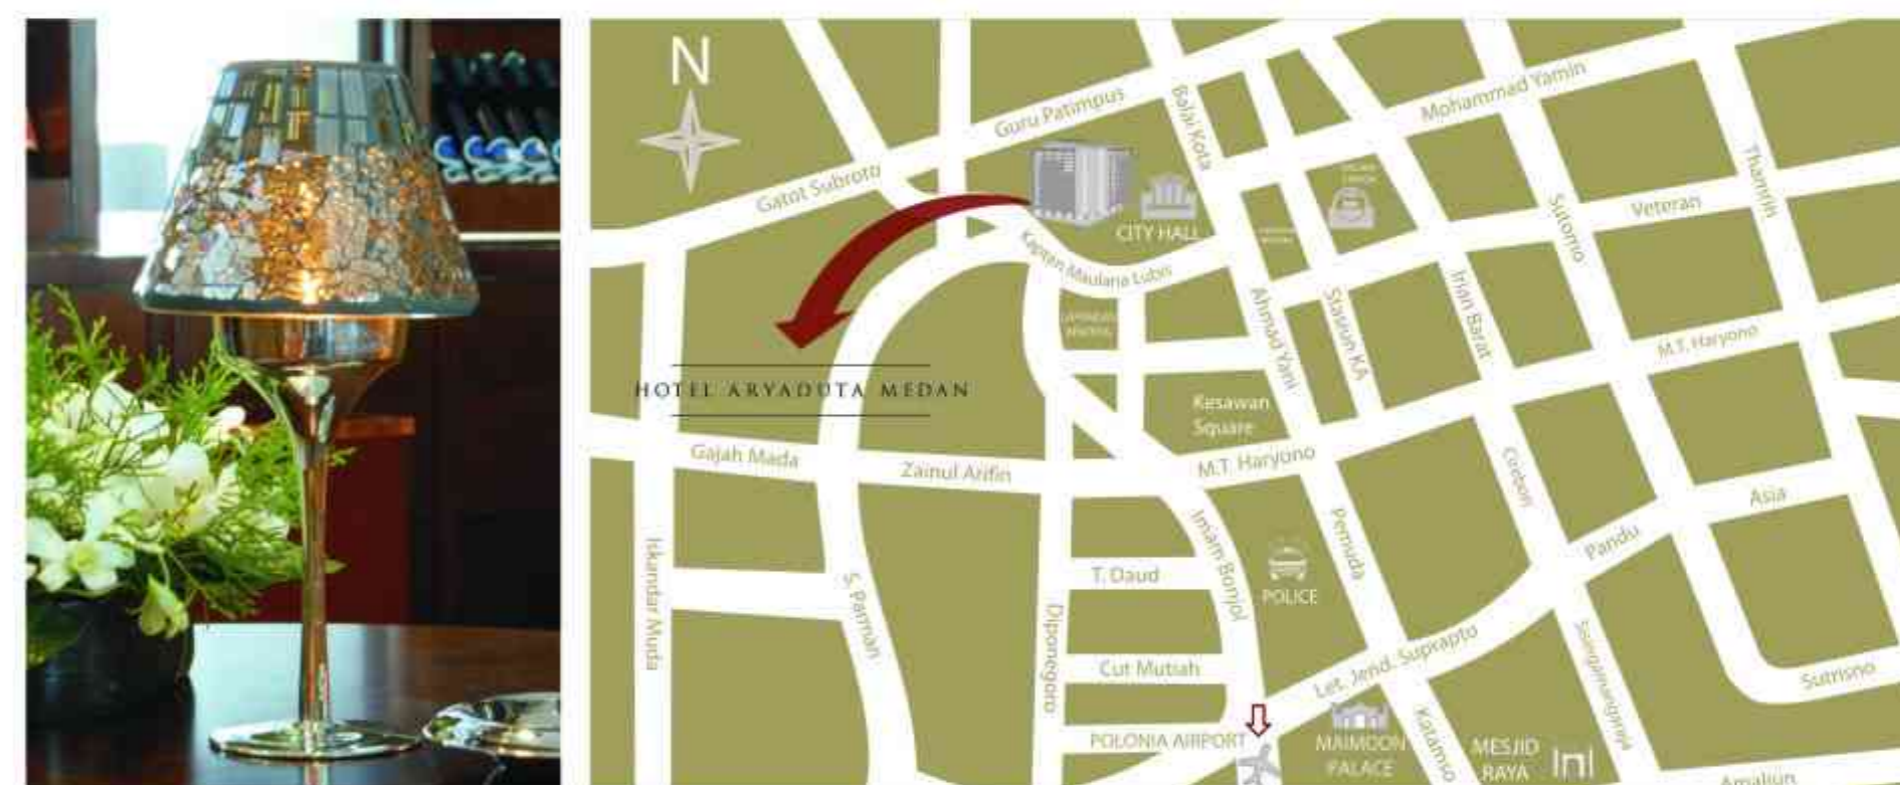

Jl. Prapatan 44-48
Jakarta 10110, Indonesia
T. +62 21 385 8769 (Hunting) F. +62 21 2351 8646
info.regional@aryaduta.com
reservation.regional@aryaduta.com
www.aryaduta.com

FACT SHEET

TERMS & CONDITION

Hotel Aryaduta Medan is a five-star hotel, ideally located in the center of Medan city, right at the heart of the Government and Commercial district. The Hotel is adjacent to the Grand Palladium Mall and just a 15 minutes drive from Medan International Airport, Polonia.